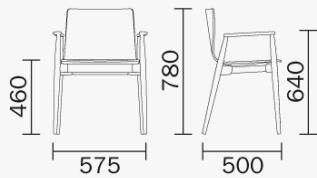

MALMÖ 395

DESIGN:
CAZZANIGA MANDELLI PAGLIARULO

The Malmö armchair was born from an imaginary journey along the sides of a Scandinavian lake. It recalls the experience of a come back home with the cosiness of wood warming up the environment. Ash timber frame in bleached, black or light grey stained finish, plywood shell.

The mark of
responsible forestry
FSC® C114358

INFORMATION REQUEST

LEGEND FINISHES

AWARDS

PRESS