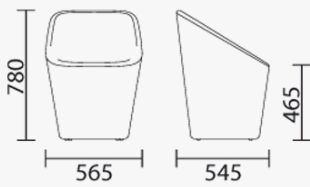

LOG 365

DESIGN:
MANUELA BUSETTI ANDREA GARUTI MATTEO REDAELLI

Log is a fully upholstered one-volume-seating that welcomes the body gently, without hindering movements. Using the best upholstery technologies the weight has been minimized. The steel structure is covered by polyurethane foam.

INFORMATION REQUEST

AWARDS

PRESS