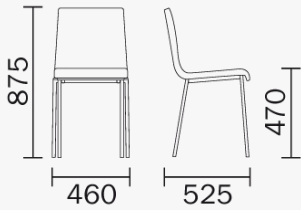

KUADRA 1010

DESIGN:
PEDRALI R&D

Kuadra Soft chair with upholstered back in simil leather or fabric.
Square steel tube frame 20x20mm, chromed, silver powder coated or
satinized. Stackable.

INFORMATION REQUEST