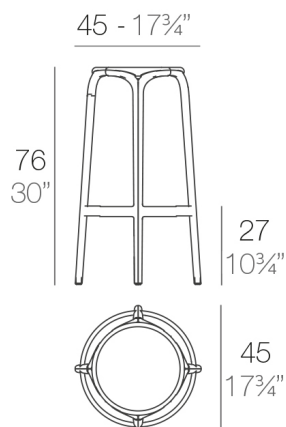

View online: <https://www.vondom.com/products/65027>

Features

Description

Made of injected polypropylene with fiber glass. Stackable. Available in several colors. Item suitable for indoor and outdoor use.

Weight

4.3 Kg

BROOKLYN Taburete 76
BROOKLYN Bar Stool 30"

Finishes

BASIC PP

Ref. 65027

Available in this colors

| COLOR | BASIC INJECCION PP |
|---------|---|
| BLUE |  |
| MOSTAZA |  |
| WHITE |  |
| BLACK |  |
| BRONZE |  |
| RED |  |
| ECRU |  |