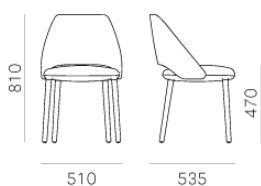

PEDRALI®
THE ITALIAN ESSENCE

VIC 655

DESIGN:
PATRICK NORGUET

The elegance and the minimal outline of Vic chair draws inspiration from classic mid-century chairs. Seat and backrest with inner structure in steel, padded with polyurethane foam and upholstered in leather or fabric. The soft seat with polyurethane foam padding is supported by elastic belts, for absolute comfort. The legs are in solid ash wood with a plastic carter under the seat.

INFORMATION REQUEST