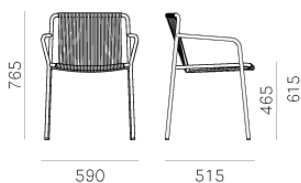

PEDRALI®
THE ITALIAN ESSENCE

Tribeca 3665

DESIGN:
MANDELLI PAGLIARULO

Tribeca takes us back in time with a modern reinterpretation of classic Sixties patio chairs made from steel and woven material. Armchair with Ø20mm tube structure powder coated for outdoor use, backrest and seat in woven extruded PVC with a nylon core. Specifically designed for outdoor use. Stackable.

INFORMATION REQUEST