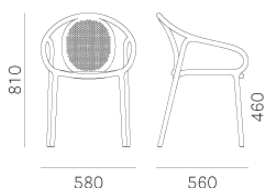

PEDRALI®
THE ITALIAN ESSENCE

REMIND 3735

DESIGN:
EUGENI QUITLLET

Remind evoks the soft sinuous curves of wooden chairs from the late nineteenth century. Its organic silhouette recalls "something never seen before". The result is an innovative polypropylene armchair, in which each element is conceived to ensure total comfort and cosiness. Suitable for both outdoor and indoor spaces. Stackable.

INFORMATION REQUEST