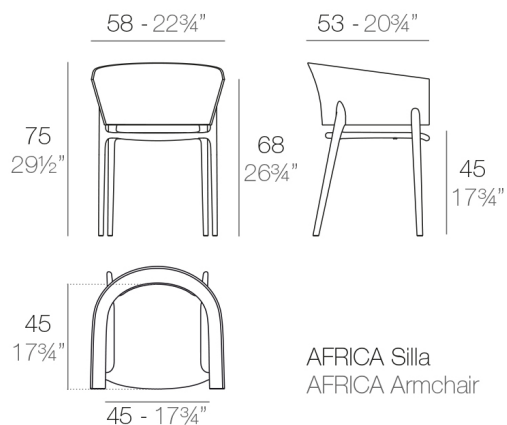

Weight

5.82 Kg

Finishes

METALIC COLOR

Ref. 65005F

Available in gold and silver

BASIC PP

Ref. 65005