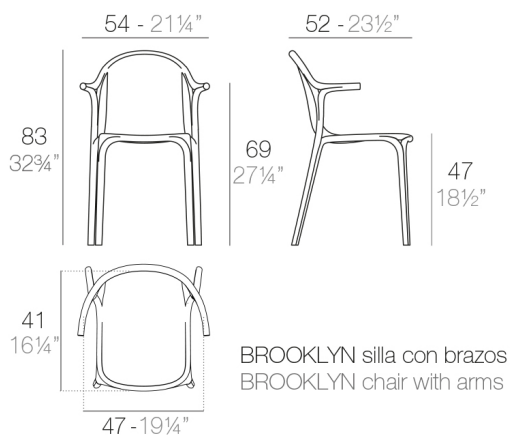

View online: <https://www.vondom.com/products/65038>

Features

Description

Made of injected polypropylene with fiber glass. Stackable. Available in several colors. Item suitable for indoor and outdoor use.

Includes

ACOLCHADO NAUTIC Indoor/outdoor Vinyl fabric By default

Finishes

BASIC PP

Ref. 65038

Available in this colors

COLOR	BASIC INJECCION PP
WHITE	
BLACK	
ECRU	
TORTORA	