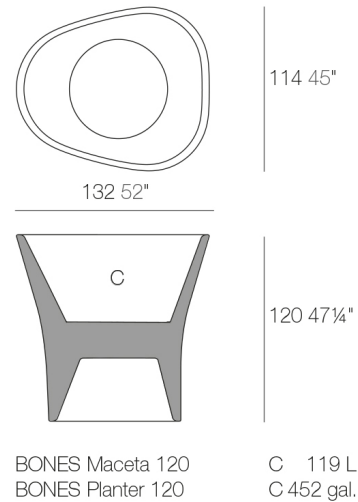

BONES MACETEROS 132x114x120

By Ludovica + Roberto Palomba

Bones is elegant by its slimness but at the same time strong by its conception. Its generous volume is alleviated for a subtle edge that makes it light. By the level of engineering Bones is fantastic, an invisible internal structure provides the necessary strength transmitting the weight from the base of the container to the base of the flowerpot for achieve to support the weight of any plant or tree. Bones is manufactured in resin of PE by means of the rotational molding technique and is available with multiples finished made in VONDOM.

View online: <https://www.vondom.com/products/57004A>

Features

Description

Pot made of polyethylene resin by rotational moulding. 100% Recyclable. Item suitable for indoor and outdoor use. Available in different finishes.

Weight

44 Kg

Finishes

SELF-WATERING

Ref. 57004R

Self-watering system included in all planters except those with basic finish

BASIC

Ref. 57004A