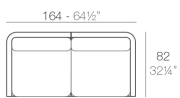

Combinations

ULM Sofá Módulo Derecho
ULM Sectional Sofa Right