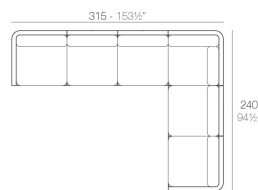

Combinations

ULM Sofá Módulo Derecho
ULM Sectional Sofa Right