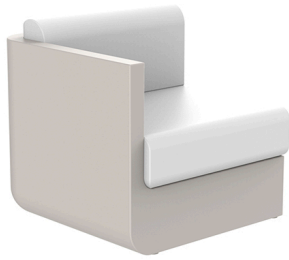

ULM MODULO DERECHO

By Ramon Esteve

A collection fashioned as the new norm with an inherit universal and logical appeal. A functional seating collection that strikes a perfect balance between design, technology, and ergonomics based on basic cube, prism, and spherical shapes. The Ulm collection seeks unity within its design and that of other products, combining amongst diverse elements that form a complete ensemble. The sofa, like the chairs, daybed, coffee table, and ottoman embody rigid and resilient structures for rest and support that provide total comfort. Much like the name Ulm, its soft forms are a tribute to the formal approach of the Ulm School. The ability to illuminate each piece can envelope any space in color, providing innovative technology that makes it unique.
View online: <https://www.vondom.com/products/54174>

Features

Description

Made of polyethylene resin by rotational moulding. 100% Recyclable. Item suitable for indoor and outdoor use. Available in different finishes.

Weight

29 Kg

Includes

ACOLCHADO CREVIN Indoor/outdoor Natural look fabric. Easy to clean. Optional

ACOLCHADO NAUTIC Indoor/outdoor Vinyl fabric By default

ACOLCHADO SILVERTEX Indoor/outdoor Vinyl fabric liner Optional