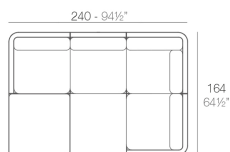

Combinations

ULM Sofá Módulo Derecho
ULM Sectional Sofa Right