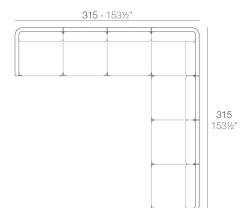

Combinations

ULM Sofá Módulo Derecho
ULM Sectional Sofa Right