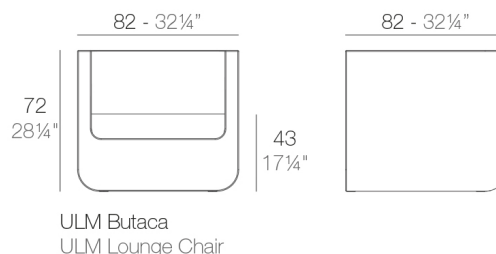

RGBW LED BATTERY

Ref. 54134Y