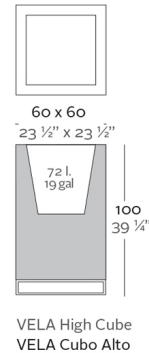

Weight

17 Kg

Finishes

SELF-WATERING

Ref. 54036R

Self-watering system included in all planters except those with basic finish

BASIC

Ref. 54036A