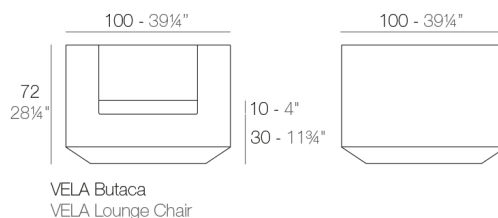

RGBW LED BATTERY

Ref. 54023Y