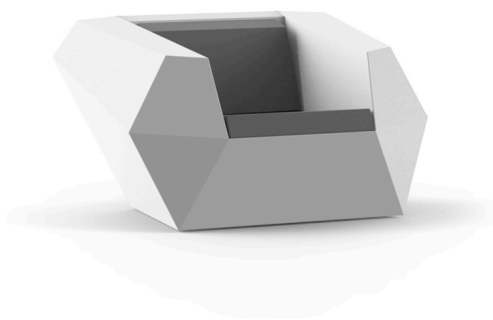

# FAZ BUTACA

By Ramon Esteve

Ramón Esteve, architect of harmony, serenity, timelessness and universality has created mineral and emphatic shapes that make FAZ a design that contextualizes with homes and installations. An ambience, encircling as a result of the blissful combination of the material and lighting, so that the sole sensation would be its fusion. Their VONDOM spirit is experienced exclusively in the quality of the material that permits an exterior using even in the most exacting environments. The modularity of FAZ permits the consumers to adapt the furniture and flowerpots to their style and needs without losing the harmony of this furniture set. It's upholstery is available in excellent quality nautical canvas or polyester fabric. The result is a product that transmits essence, that contains the complexity and the density of a work finalized to the extreme degree, the purpose of which is to create desirable places to live. ca vivir.

### Description

Made of polyethylene resin by rotational moulding. 100% Recyclable. Item suitable for indoor and outdoor use. Available in different finishes.