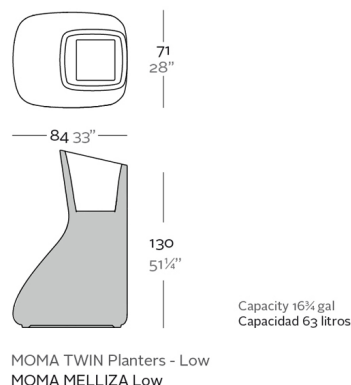

View online: <https://www.vondom.com/products/45003A>

Features

Description

Pot made of polyethylene resin by rotational moulding. 100% Recyclable. Item suitable for indoor and outdoor use. Available in different finishes.

Weight

20 Kg

Finishes

SELF-WATERING

Ref. 45003R

Self-watering system included in all planters except those with basic finish

BASIC

Ref. 45003A