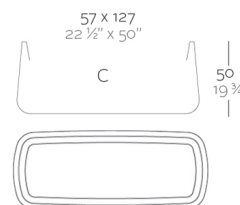

Jardiniere Vasija 50
Vasija Jardinera 50

Finishes

SELF-WATERING

Ref. 42219R

Self-watering system included in all planters except those with basic finish

BASIC

Ref. 42219A

Matt Polyethylene

SIMPLE

Ref. 42219

Matt finishes pot one wall

LACQUERED

Ref. 42219F

Lacquered Polyethylene

LIGHT

Ref. 42219W

White internally lit unit with LED technology. Available only in matte ice white finish.

RGBW LED

Ref. 42219L

Unit with internal lighting with RGBW LED technology and remote control unit for switching colors. Available only in matte ice white finish. Remote control included.

RGBW LED DMX

Ref. 42219D

Unit with internal lighting with RGBW LED technology and remote control unit for switching colors. Also controlled by DMX-1024 (wireless), enabling communication between one or more products simultaneously via the DMX transmitter (not included).

RGBW LED BATTERY

Ref. 42219Y

Unit with internal lighting with battery-powered RGBW LED