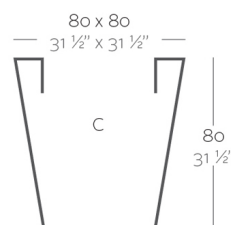

CONO CUADRADO 80x80x80

By **MACETEROS**

View online: <https://www.vondom.com/products/41180>

Features

Description

Pot made of polyethylene resin by rotational moulding. 100% Recyclable. Item suitable for indoor and outdoor use. Available in different finishes.

Weight

18 Kg

Squared Cone 80
Cono Cuadrado 80

Finishes

SELF-WATERING

Ref. 41180R

Self-watering system included in all planters except those with basic finish

SIMPLE