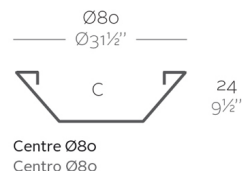

CENTRO Ø80×24

By MACETEROS

View online: <https://www.vondom.com/products/40880>

Features

Description

Pot made of polyethylene resin by rotational moulding. 100% Recyclable. Item suitable for indoor and outdoor use. Available in different finishes.

Weight

3.2 Kg

Finishes

SIMPLE

Ref. 40880

Matt finishes pot one wall

LACQUERED

Ref. 40880F