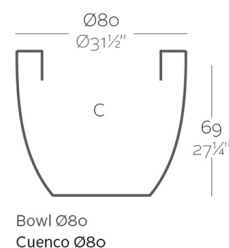

CUENCO Ø80×69

By **MACETEROS**

View online: <https://www.vondom.com/products/40780>

Features

Description

Pot made of polyethylene resin by rotational moulding. 100% Recyclable. Item suitable for indoor and outdoor use. Available in different finishes.

Weight

8 Kg

Finishes

SIMPLE

Ref. 40780

Matt finishes pot one wall

LACQUERED

Ref. 40780F