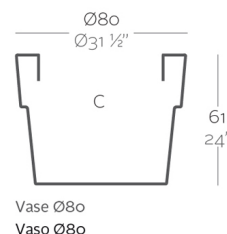

VASO Ø80×61

By MACETEROS

View online: <https://www.vondom.com/products/40280>

Features

Description

Pot made of polyethylene resin by rotational moulding. 100% Recyclable. Item suitable for indoor and outdoor use. Available in different finishes.

Weight

8.5 Kg

Finishes

SIMPLE

Ref. 40280

Matt finishes pot one wall

LACQUERED

Ref. 40280F