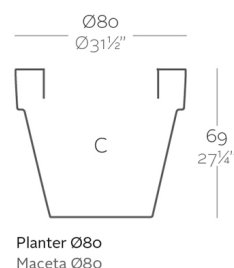

MACETA Ø80×69

By MACETEROS

View online: <https://www.vondom.com/products/40180>

Features

Description

Pot made of polyethylene resin by rotational moulding. 100% Recyclable. Item suitable for indoor and outdoor use. Available in different finishes.

Weight

8 Kg

Finishes

SELF-WATERING

Ref. 40180R

Self-watering system included in all planters except those with basic finish

BASIC

Ref. 40180A