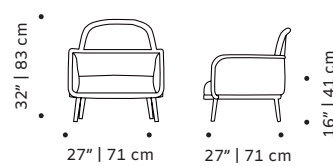

LUC armchair