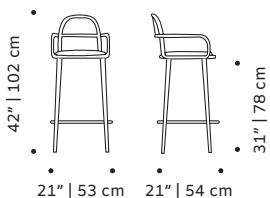

Ring: available in polished or satin brass, nickel or copper

Product sizes may vary up to 2 cm.

PACKAGING

Weight item:

| LUC chair: | LUC armchair: | LUC settee: |
|----------------|----------------|--------------------------------|
| 11 lb 5 kg | 33 lb 15 kg | 77 lb 35 kg 99 lb 45 kg |
| LUC bar chair: | LUC bar stool: | |
| 24 lb 10 kg | 18 lb 8 kg | |

Weight packaging:

| LUC chair: | LUC armchair: | LUC settee: |
|----------------|----------------|----------------------------------|
| 51 lb 23 kg | 60 lb 27 kg | 104 lb 47 kg 126 lb 57 kg |
| LUC bar chair: | LUC bar stool: | |
| 55 lb 25 kg | 44 lb 20 kg | |

Packaging type: cardboard box and pallet

Packaging dimensions with pallet:

| LUC chair: | LUC armchair: | LUC settee: |
|----------------|----------------|--------------|
| 56x51x88 cm | 77x77x89 cm | 77x206x89 cm |
| LUC bar chair: | LUC bar stool: | |
| 56x58x103 cm | 44x44x78 cm | |

LUC chair

LUC armchair

LUC settee

LUC bar chair

LUC counter chair

LUC bar stool

LUC counter stool

FINISHINGS