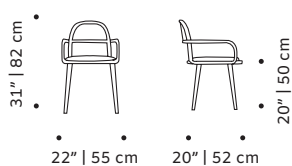

SUSTAINABILITY

All our packaging is ecofriendly. We prioritize paper materials and all the plastic we use is 100% recyclable or recycled. We use environmentally friendly high resilience foam certified by Oeko-tex.

LUC chair