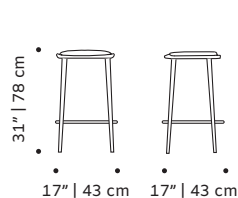

Ring: available in polished or satin brass, nickel or copper

Product sizes may vary up to 2 cm.

PACKAGING

Weight item:

| LUC chair: | LUC armchair: | LUC settee: |
|----------------|----------------|--------------------------------|
| 11 lb 5 kg | 33 lb 15 kg | 77 lb 35 kg 99 lb 45 kg |
| LUC bar chair: | LUC bar stool: | |
| 24 lb 10 kg | 18 lb 8 kg | |

Weight packaging:

| LUC chair: | LUC armchair: | LUC settee: |
|----------------|----------------|----------------------------------|
| 51 lb 23 kg | 60 lb 27 kg | 104 lb 47 kg 126 lb 57 kg |
| LUC bar chair: | LUC bar stool: | |
| 55 lb 25 kg | 44 lb 20 kg | |

Packaging type: cardboard box and pallet

Packaging dimensions with pallet:

| LUC chair: | LUC armchair: | LUC settee: |
|----------------|----------------|--------------|
| 56x51x88 cm | 77x77x89 cm | 77x206x89 cm |
| LUC bar chair: | LUC bar stool: | |
| 56x58x103 cm | 44x44x78 cm | |

LUC chair

LUC armchair

LUC settee

LUC bar chair

LUC counter chair

LUC bar stool

LUC counter stool

FINISHINGS