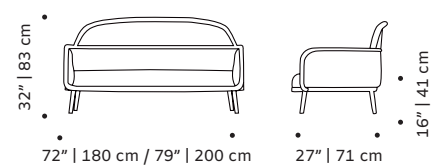

TECHNICAL CHARACTERISTICS

Frame: constructed in solid wood

Fixed cover

Structure foam: 100% PU HR 40 kg

Seat foam: 100% PU HR 35 kg

Fire retardent foam is available upon request

Feet: beech wood

Firmness: soft ○○●○○ firm

Glides: rubber glides with felt

Handmade in Portugal

AS PICTURED

Luc chair: paris pink, beech 056-0 structure

Luc armchair: barcelona rosemary, beech 056-0 structure

Luc settee: smooth easy clean apricot, beech 056-0 structure

Luc bar chair: smooth 87, black lacquered wood structure, polished brass ring

Luc bar stool: paris lavanda, beech 056-0 structure and polished brass ring

CLIENT'S OWN MATERIAL CONSUMPTION

LUC chair:	LUC armchair:	LUC settee:
all: 0,5 m	all: 2,8 m	all 180cm: 4,5 m
leather: 1,5 sqm	leather: 4,3 sqm	leather: 7 sqm
LUC bar chair:	LUC bar stool:	all 200cm : 5 m
all: 0,5 m	all: 0,5 m	leather: 7,7 sqm
leather: 1,5 sqm	leather: 1,5 sqm	

PRODUCT OPTIONS

Upholstery: available in all Mambo's fabrics and Seta leather

Feet: available in beech 056-0, beech 056-1, beech 056-2, beech 056-5, solid woods, or white, ivory or black lacquered woods

Ring: available in polished or satin brass, nickel or copper

Product sizes may vary up to 2 cm.

PACKAGING

Weight item:

LUC chair:	LUC armchair:	LUC settee:
11 lb | 5 kg	33 lb | 15 kg	77 lb | 35 kg 99 lb | 45 kg
LUC bar chair:	LUC bar stool:	
24 lb | 10 kg	18 lb | 8 kg	

Weight packaging:

LUC chair:	LUC armchair:	LUC settee:
51 lb | 23 kg	60 lb | 27 kg	104 lb | 47 kg 126 lb | 57 kg
LUC bar chair:	LUC bar stool:	
55 lb | 25 kg	44 lb | 20 kg	

Packaging type: cardboard box and pallet

Packaging dimensions with pallet:

LUC chair:	LUC armchair:	LUC settee:
56x51x88 cm	77x77x89 cm	77x206x89 cm
LUC bar chair:	LUC bar stool:	
56x58x103 cm	44x44x78 cm	

Number of parcels: 1

SUSTAINABILITY