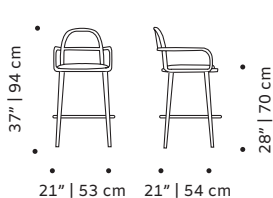

Ring: available in polished or satin brass, nickel or copper

Product sizes may vary up to 2 cm.

PACKAGING

Weight item:

| LUC chair: | LUC armchair: | LUC settee: |
|----------------|----------------|--------------------------------|
| 11 lb 5 kg | 33 lb 15 kg | 77 lb 35 kg 99 lb 45 kg |
| LUC bar chair: | LUC bar stool: | |
| 24 lb 10 kg | 18 lb 8 kg | |

Weight packaging:

| LUC chair: | LUC armchair: | LUC settee: |
|----------------|----------------|----------------------------------|
| 51 lb 23 kg | 60 lb 27 kg | 104 lb 47 kg 126 lb 57 kg |
| LUC bar chair: | LUC bar stool: | |
| 55 lb 25 kg | 44 lb 20 kg | |

Packaging type: cardboard box and pallet

Packaging dimensions with pallet:

| LUC chair: | LUC armchair: | LUC settee: |
|----------------|----------------|--------------|
| 56x51x88 cm | 77x77x89 cm | 77x206x89 cm |
| LUC bar chair: | LUC bar stool: | |
| 56x58x103 cm | 44x44x78 cm | |

LUC chair

LUC armchair

LUC settee

LUC bar chair

LUC counter chair

LUC bar stool

LUC counter stool

FINISHINGS