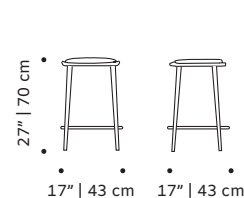

Ring: available in polished or satin brass, nickel or copper

Product sizes may vary up to 2 cm.

PACKAGING

Weight item:

| LUC chair: | LUC armchair: | LUC settee: |
|----------------|----------------|--------------------------------|
| 11 lb 5 kg | 33 lb 15 kg | 77 lb 35 kg 99 lb 45 kg |
| LUC bar chair: | LUC bar stool: | |
| 24 lb 10 kg | 18 lb 8 kg | |

Weight packaging:

| LUC chair: | LUC armchair: | LUC settee: |
|----------------|----------------|----------------------------------|
| 51 lb 23 kg | 60 lb 27 kg | 104 lb 47 kg 126 lb 57 kg |
| LUC bar chair: | LUC bar stool: | |
| 55 lb 25 kg | 44 lb 20 kg | |

Packaging type: cardboard box and pallet

Packaging dimensions with pallet:

| LUC chair: | LUC armchair: | LUC settee: |
|----------------|----------------|--------------|
| 56x51x88 cm | 77x77x89 cm | 77x206x89 cm |
| LUC bar chair: | LUC bar stool: | |
| 56x58x103 cm | 44x44x78 cm | |

LUC chair

LUC armchair

LUC settee

LUC bar chair

LUC counter chair

LUC bar stool

LUC counter stool

FINISHINGS